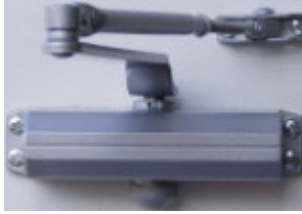

For online ordering and payment visit:

<http://www.capedoorclosers.co.za/wproducts.php>

K 720 Door Closer for Doors up to 45 kg

Price R 500.00 incl. (free delivery within 25 km of cape town cbd)

Household doors, office doors, wooden doors, aluminum doors, steel doors, steel gates

Installs on both right and left side.

Specification :

- **Two independent closing speed adjustable valves.**
- **Three types of applications (Universal), standard, parallel, and top jamb**
- **Rack and pinion mechanism contained in a high tensile precision cast aluminum housing assures the highest quality**
- **Door Opening angle : 180 degrees**
- **Guarantee : 1 year**
- **Color : Aluminum**

Model number & dimensions W x H of door Weight of door

**K72:204 x 46.8 x 65.8mm 800 x 2100mm 25-45 kg K73:226 x 47.2 x 66.5 950 x 2100mm
40-65 kg**