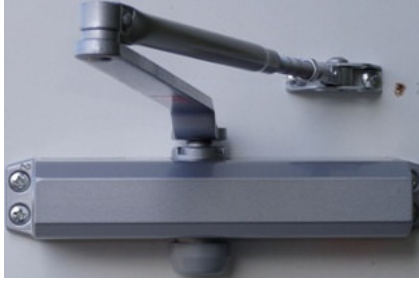

K 740 BC Door Closer for Doors up to 85 kg with back check valve

Price R 900.00 incl. (free delivery within 25 km of cape town cbd)

Household doors, office doors, wooden doors, aluminum doors, steel doors, steel gates.

Household doors, office doors, wooden doors, aluminum doors, steel doors, steel gates, fire doors etc.

Installs on both right and left side.

Specification:

Two independent closing speed adjustable valves.

+1 BC (Back Check Valve)

Three types of applications (Universal), standard, parallel, and top jamb. Rack and pinion mechanism contained in a high tensile precision cast aluminum housing assures the highest quality. Door Opening angle : 180 degrees Guarantee : 1 year Color : Aluminum

Model number&dimensions W x H of door Weight of door

K74 :248 x 47.2 x 66.5mm 1050 x 2400 mm 60-85 kg