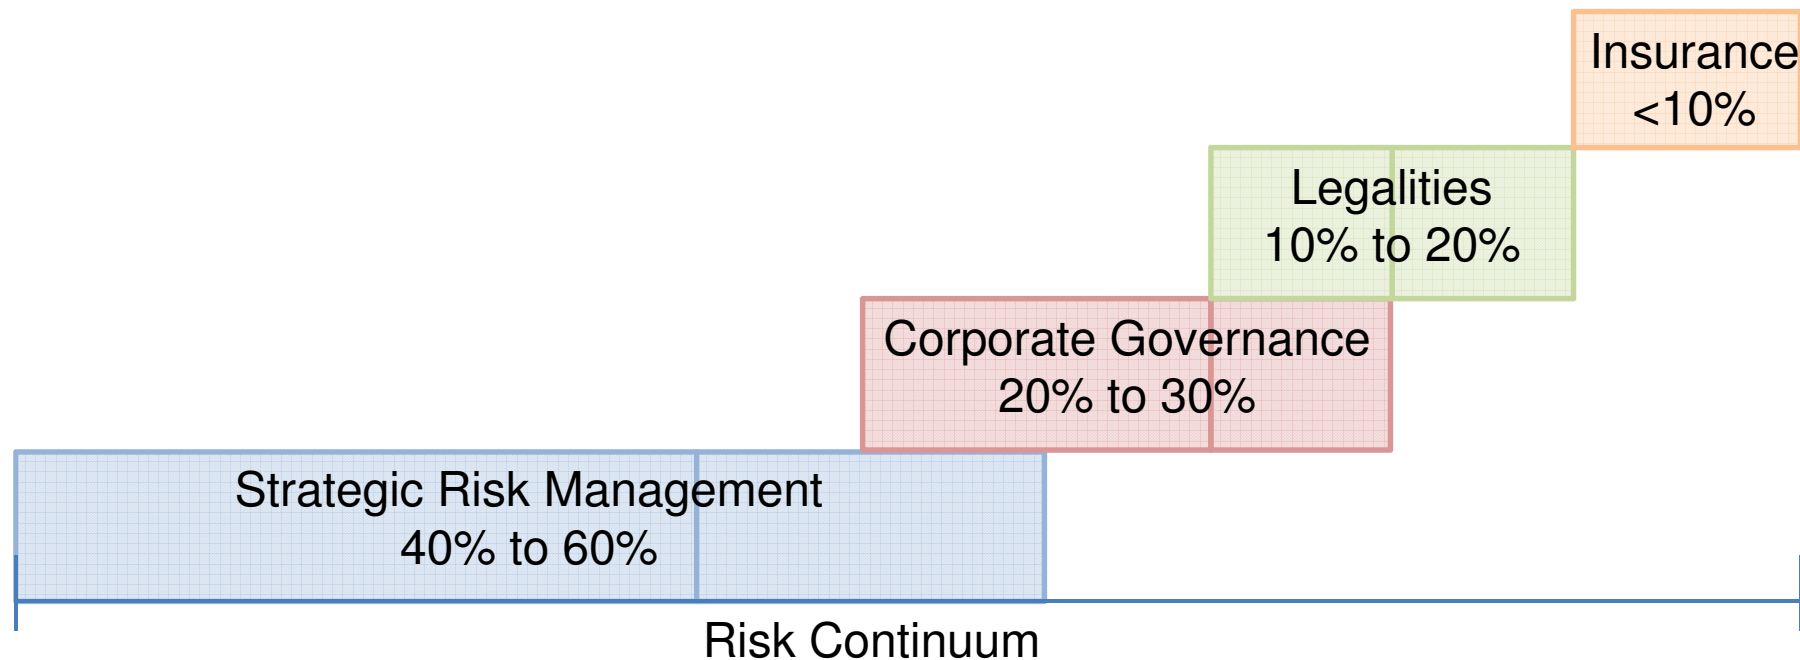

A Model for Managing Risk

Presented by:

Roger Hitchcock

SINK or SWIM Seminars

www.sinkorswim.co.za

082 881 3717

roger@sinkorswim.co.za

©Roger Hitchcock

SINK OR SWIM
Cutting Edge Seminars

A Model for Managing Risk...

Positioning the key elements of Robust Risk Management

SINK OR SWIM
Cutting Edge Seminars

A Model for Managing Risk...

What you do?

A Model for Managing Risk...

How well you do it?

SINK OR SWIM
Cutting Edge Seminars

A Model for Managing Risk...

Internals

Externals

SINK OR SWIM
Cutting Edge Seminars

A Model for Managing Risk...

Doing it right?