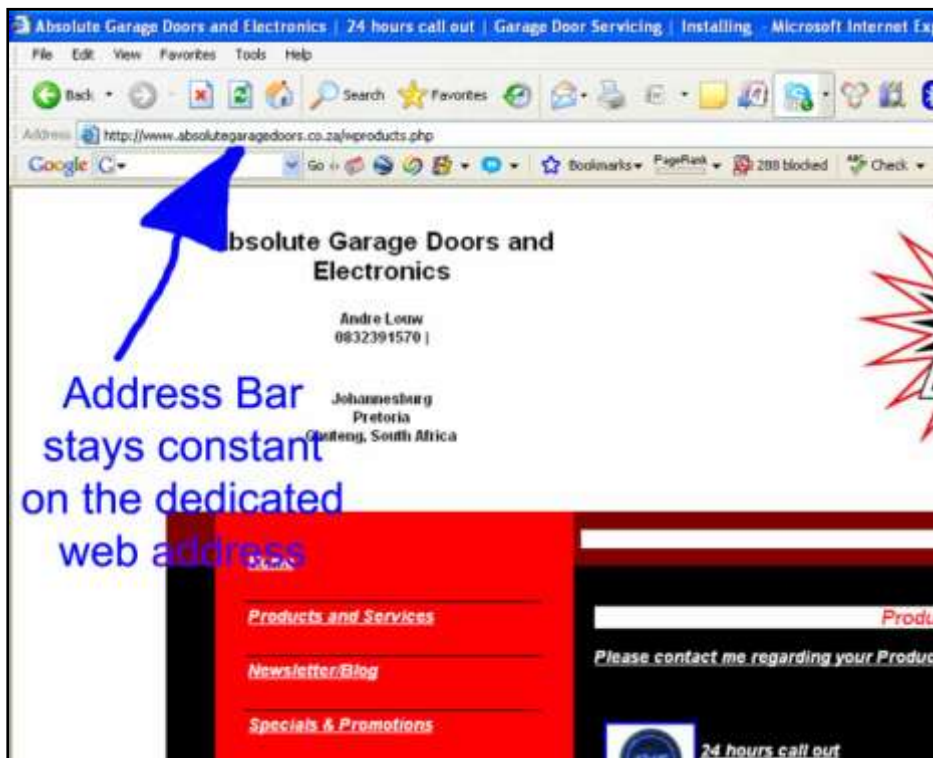

www.absolutegaragedoors.co.za) throughout your browsing session.

4. Extra Email accounts

The cost of extra email accounts works on a sliding scale:

- 1st extra email account	R25+VAT per month
- 2nd extra email account	R20+VAT per month
- 3rd and more email accounts	R15+VAT per month each

Two important notes:

1. All packages include a live report that tells you which search terms brought visitors to your site, how many visits you had from which search engines and from which countries your web visitors come from.
2. The R150 products perform slightly better on the search engines; if it is very important for you to be on the first page then choose the R150 product.

Prepared on 16 June 2009 by Kwikwap Head Office, Tel 012-809 4254