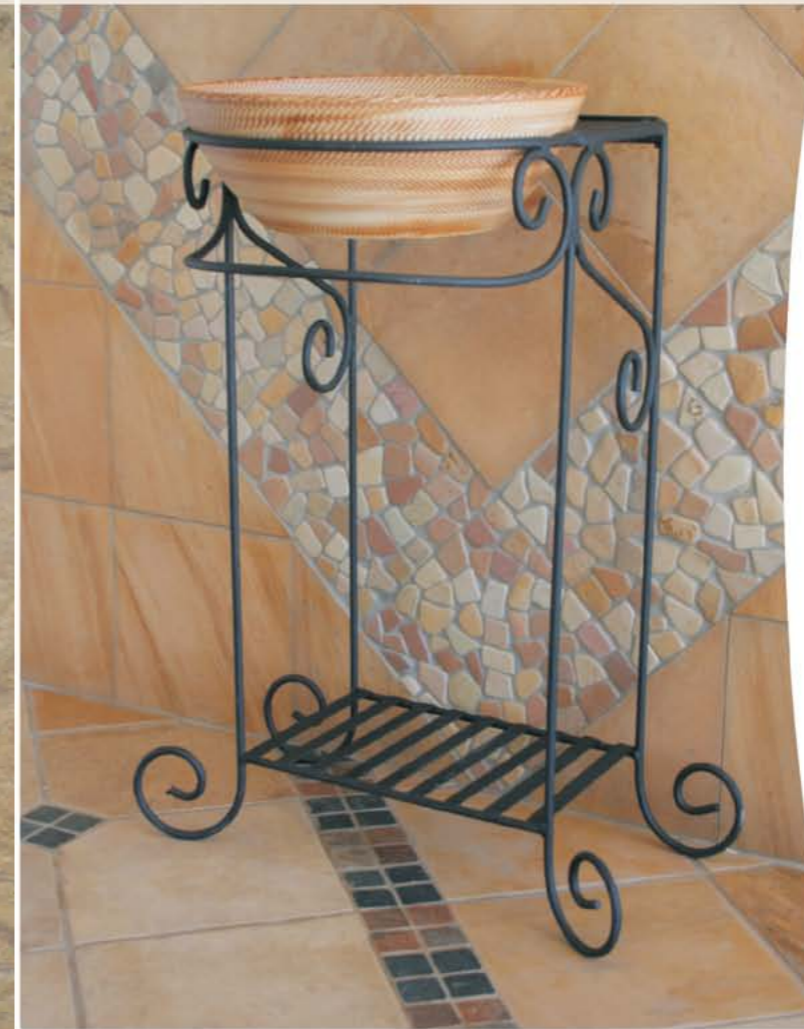

Big 5

Nut

Marina

Ovolo

Wrought Iron Wall Mounted Stand

Wrought Iron Free Standing Stand

Wrought Iron Rose Stand

Wrought Iron Wood Stand

Exotic Basins

Large Leaf Shape
600mm x 490mm x 140mm

Large Leaf Shape
540mm x 400mm x 180mm

Spanish Shape
470mm x 380mm

Wave Shape
485mm x 385mm x 155mm

Composite Travertine Baths

Brochure by: Overstreet

Composite Travertine Square Trim Bath